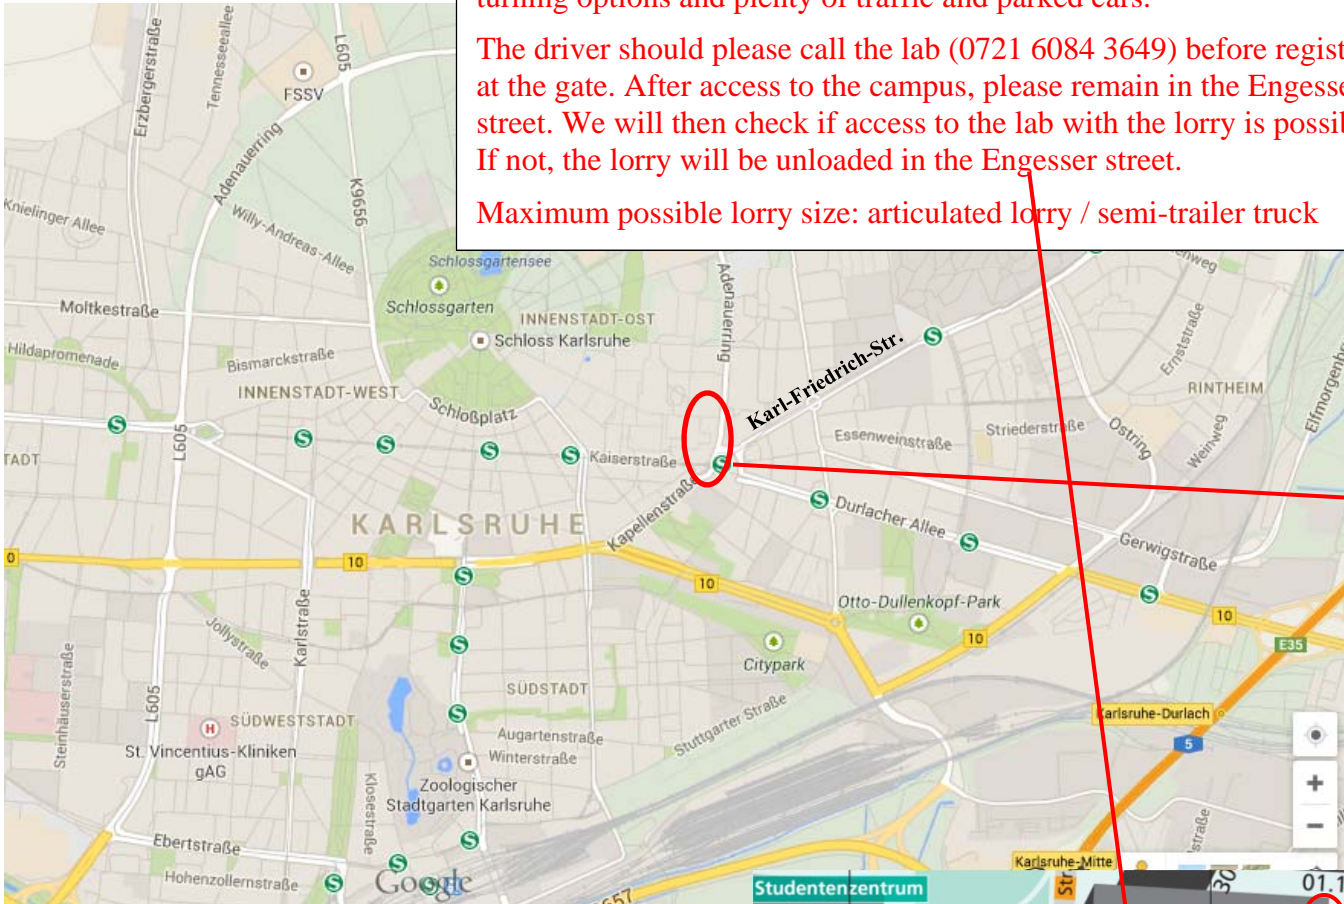

Directions

IMPORTANT: KIT is a university campus with narrow roads, few turning options and plenty of traffic and parked cars.

The driver should please call the lab (0721 6084 3649) before registering at the gate. After access to the campus, please remain in the Engesser street. We will then check if access to the lab with the lorry is possible. If not, the lorry will be unloaded in the Engesser street.

Maximum possible lorry size: articulated lorry / semi-trailer truck

Lab / material deliveries:

Ernst-Gaber-Str. 6, building 10.87

Telephone: **0721 6084 3649**

Delivery times:

Mon. – Thu.: 7¹⁵ – 9³⁰, 10⁰⁰ – 12⁰⁰, 13⁰⁰ – 16¹⁵