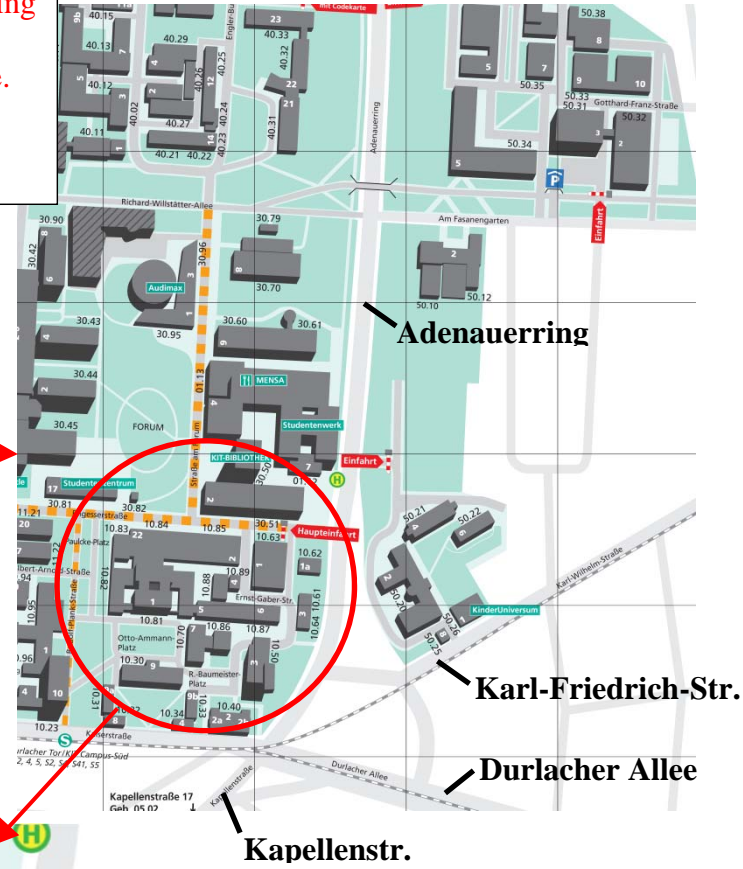

Directions

IMPORTANT: KIT is a university campus with narrow roads, few turning options and plenty of traffic and parked cars.

The driver should please call the lab (0721 6084 3649) before registering at the gate. After access to the campus, please remain in the Engesser street. We will then check if access to the lab with the lorry is possible. If not, the lorry will be unloaded in the Engesser street.

Maximum possible lorry size: articulated lorry / semi-trailer truck

Lab / material deliveries:

Ernst-Gaber-Str. 6, building 10.87

Telephone: **0721 6084 3649**

Delivery times:

Mon. – Thu.: 7¹⁵ – 9³⁰, 10⁰⁰ – 12⁰⁰, 13⁰⁰ – 16¹⁵